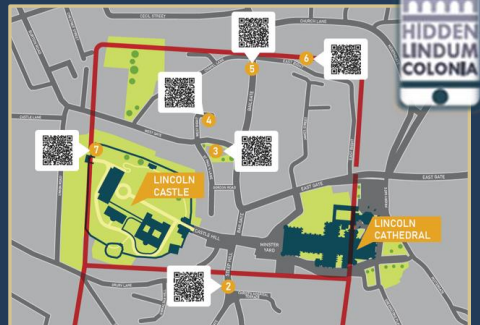

Investigate at Museum of Lincolnshire Life and Battle of Britain Memorial flight has these offers to choose from -

11	Museum Investigation	Museum history and collections tour	A case study tour of the Museum of Lincolnshire Life gallery and collections, including handling artefacts. Setting the context for the museum artefact collections in relation to the history of Lincolnshire during the 19 th and early 20 th centuries.
12	Hangar tour	Hangar tour with BBMF guides & exhibition self-led visit	The Battle of Britain Memorial Flight tour of the hangar explores the historical aircraft at this fantastic aviation visitor centre.

Investigate Digital has these offers to choose from -

13	Virtual tour	Two sites	Lincoln Museum and Museum of Lincolnshire Life options to tour the gallery digitally via the Matterport virtual gallery.
14	Talk	Bespoke	Online talk on a topic linked to the history of the sites, exhibitions and collections. Our two most popular talks are Medieval Lincoln Castle and Hidden Lindum Colonia.
15	Film	Learning from the Castle Walls	Our learning films for different age groups support learning about Medieval Castles and life in Norman times. Each of our films takes you on a journey around the Lincoln Castle site focusing upon the history of the castle from 1068 to 1217.
16	Interactive trail	Hidden Lindum Colonia	Link to the virtual tour of Roman Lincoln and experience the 3d scenes of the sites on the trail.